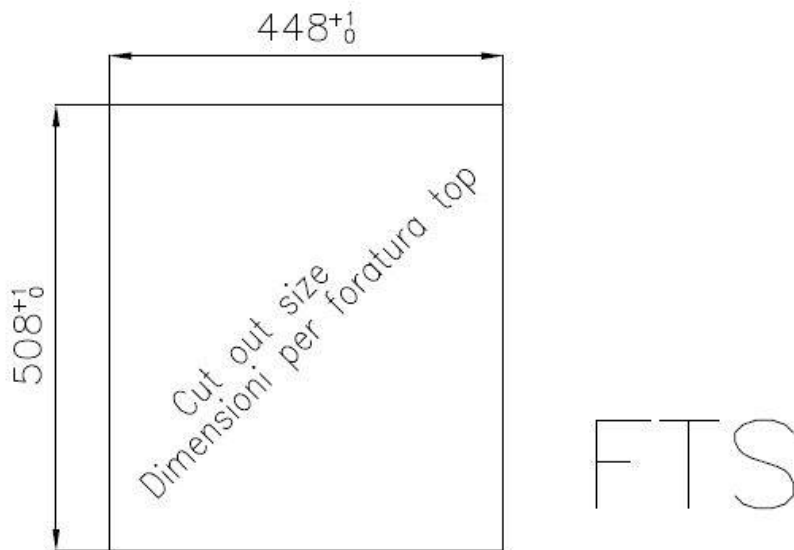

Lavello / Sink cod. 3363 050