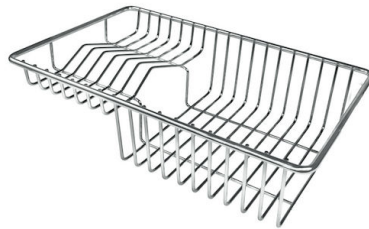

FEATURES

Double mixer hole	The large tap counter is already fitted with a series of 2 tap holes. In the second hole it is possible to install the remote control of the automatic drain or, alternatively, a practical soap dispenser.
High thickness	1mm thick steel. A significant thickness, which guarantees the maximum sturdiness and durability.
Automatic waste fitting	The waste-fitting with round remote knob is supplied; a practical accessory which makes it unnecessary to get wet in order to drain the water from the bowl.
Space waste fitting	The elegant SPACE steel cap closes the drain and leaves no visible residues collected in the basket below. Space also has a small footprint and allows the optimal use of the under-sink compartment.
Save space system	Drain and siphon are designed to leave as much space as possible in the under-sink area, more and more useful today for theseparate waste collection systems.
Perimetral overflow	The overflow is always a security on the Foster sinks that prevents the overflow of water in case of oversights. The perimeter drain solution improves aesthetics thanks to its square and essential shape.
Small radius	Bowls with squared shapes with a modern design and an increased capacity, for a minimal aesthetics connected with an extreme practicality.

Lavello / Sink cod. 3363 050

GALLERY

EQUIPMENT

Space automatic waste fitting
8407 108

OPTIONAL ACCESSORIES

HPDE Twin chopping board
8644 101

Stainless steel plate rack
8100 303
* only in combination with the accessory
8644 101

Glass chopping board
8631 300

**Graters kit with ring-holder and
food collection tray**
8159 101
* only in combination with the accessory
8644 101

HPDE Chopping board
8657 001

Stainless steel colander
8154 000