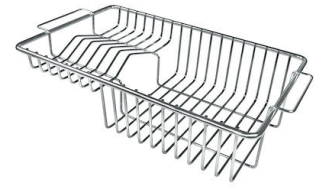

Glass chopping board
8631 300

**Graters kit with ring-holder and
food collection tray**
8159 101
* only in combination with the accessory
8644 101

HPDE Chopping board
8657 001

Stainless steel colander
8154 000

Stainless steel perforated tray

8151 000

* only in combination with the accessory
8644 101

Stainless steel plate rack

8100 154

Stainless steel plate rack

8100 201

White basket

8612 100

White bowl

8153 100

RECOMMENDED PAIRINGS

Mixer Tap Play

8487 000