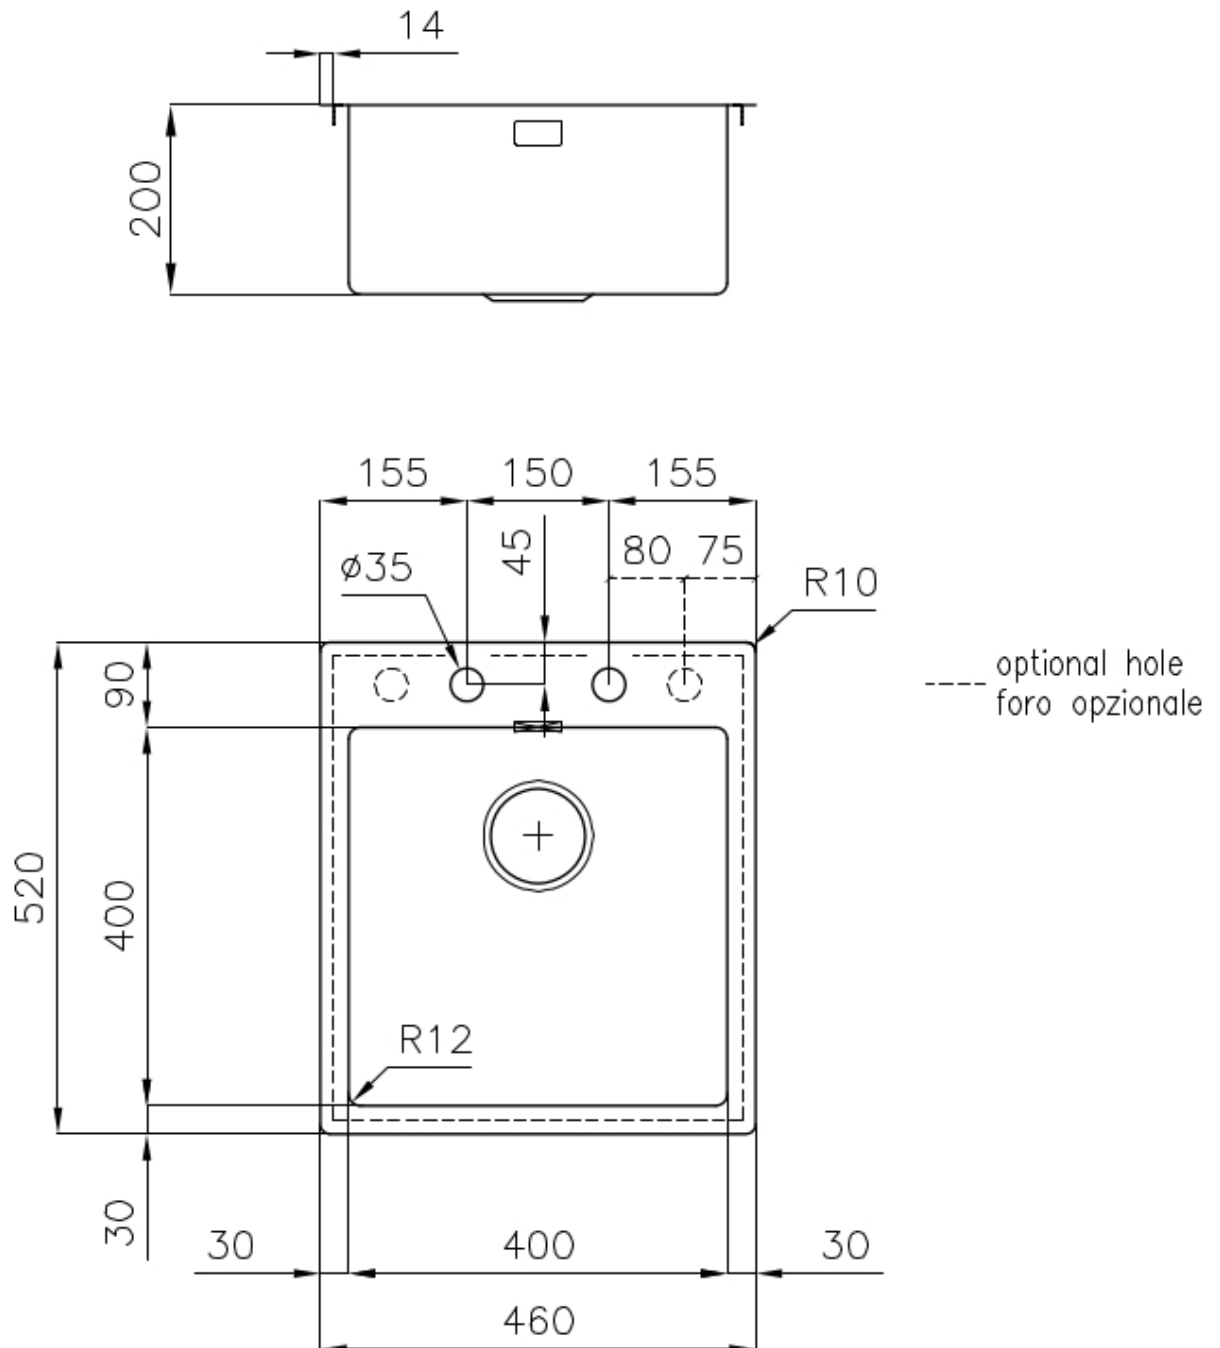

Base 45 cm

Dimensions 460x520 mm

Standard fittings Fixing hooks, gasket, drain, overflow and siphon, boxed packing

Mixer holes 2 standard holes

Built-in hole [View technical data sheet](#)

Drainer	No
Width	46 cm
Bowl dimension	400x400mm
Number of bowls	1 bowl
Waste fitting	Drain with automatic control SPACE

FEATURES

Double mixer hole	The large tap counter is already fitted with a series of 2 tap holes. In the second hole it is possible to install the remote control of the automatic drain or, alternatively, a practical soap dispenser.
High thickness	1mm thick steel. A significant thickness, which guarantees the maximum sturdiness and durability.
Automatic waste fitting	The waste-fitting with round remote knob is supplied; a practical accessory which makes it unnecessary to get wet in order to drain the water from the bowl.
Space waste fitting	The elegant SPACE steel cap closes the drain and leaves no visible residues collected in the basket below. Space also has a small footprint and allows the optimal use of the under-sink compartment.
Save space system	Drain and siphon are designed to leave as much space as possible in the under-sink area, more and more useful today for theseparate waste collection systems.
Perimetral overflow	The overflow is always a security on the Foster sinks that prevents the overflow of water in case of oversights. The perimeter drain solution improves aesthetics thanks to its square and essential shape.
Small radius	Bowls with squared shapes with a modern design and an increased capacity, for a minimal aesthetics connected with an extreme practicality.

Deep bowls

This bowls reach an important depth, over 20 cm, thanks to the advanced production technology, that can be offer great capiciency and praticicity in all the washing operations.

TECHNICAL DATA