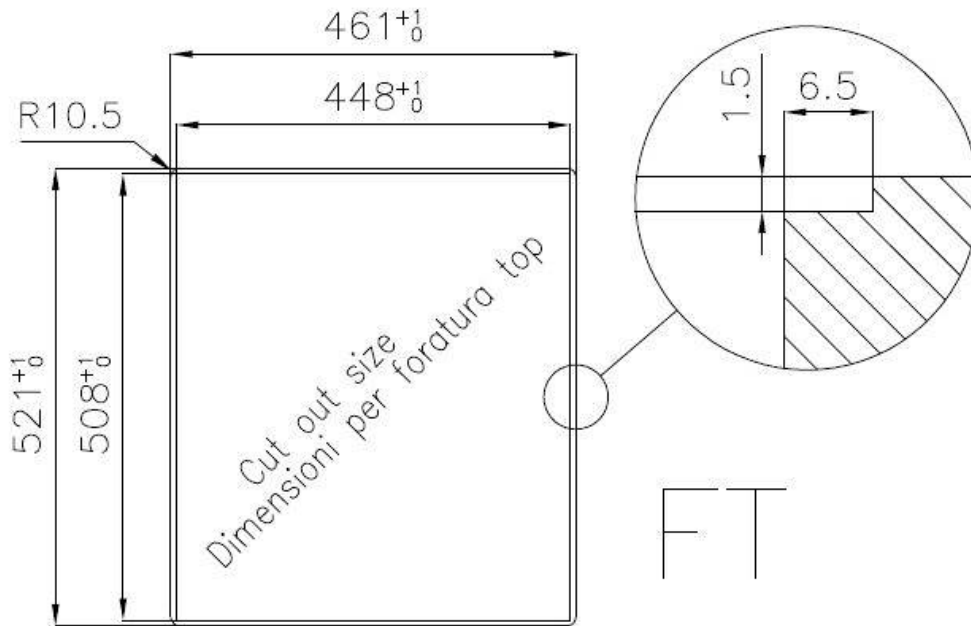

Lavello / Sink cod. 3363 050